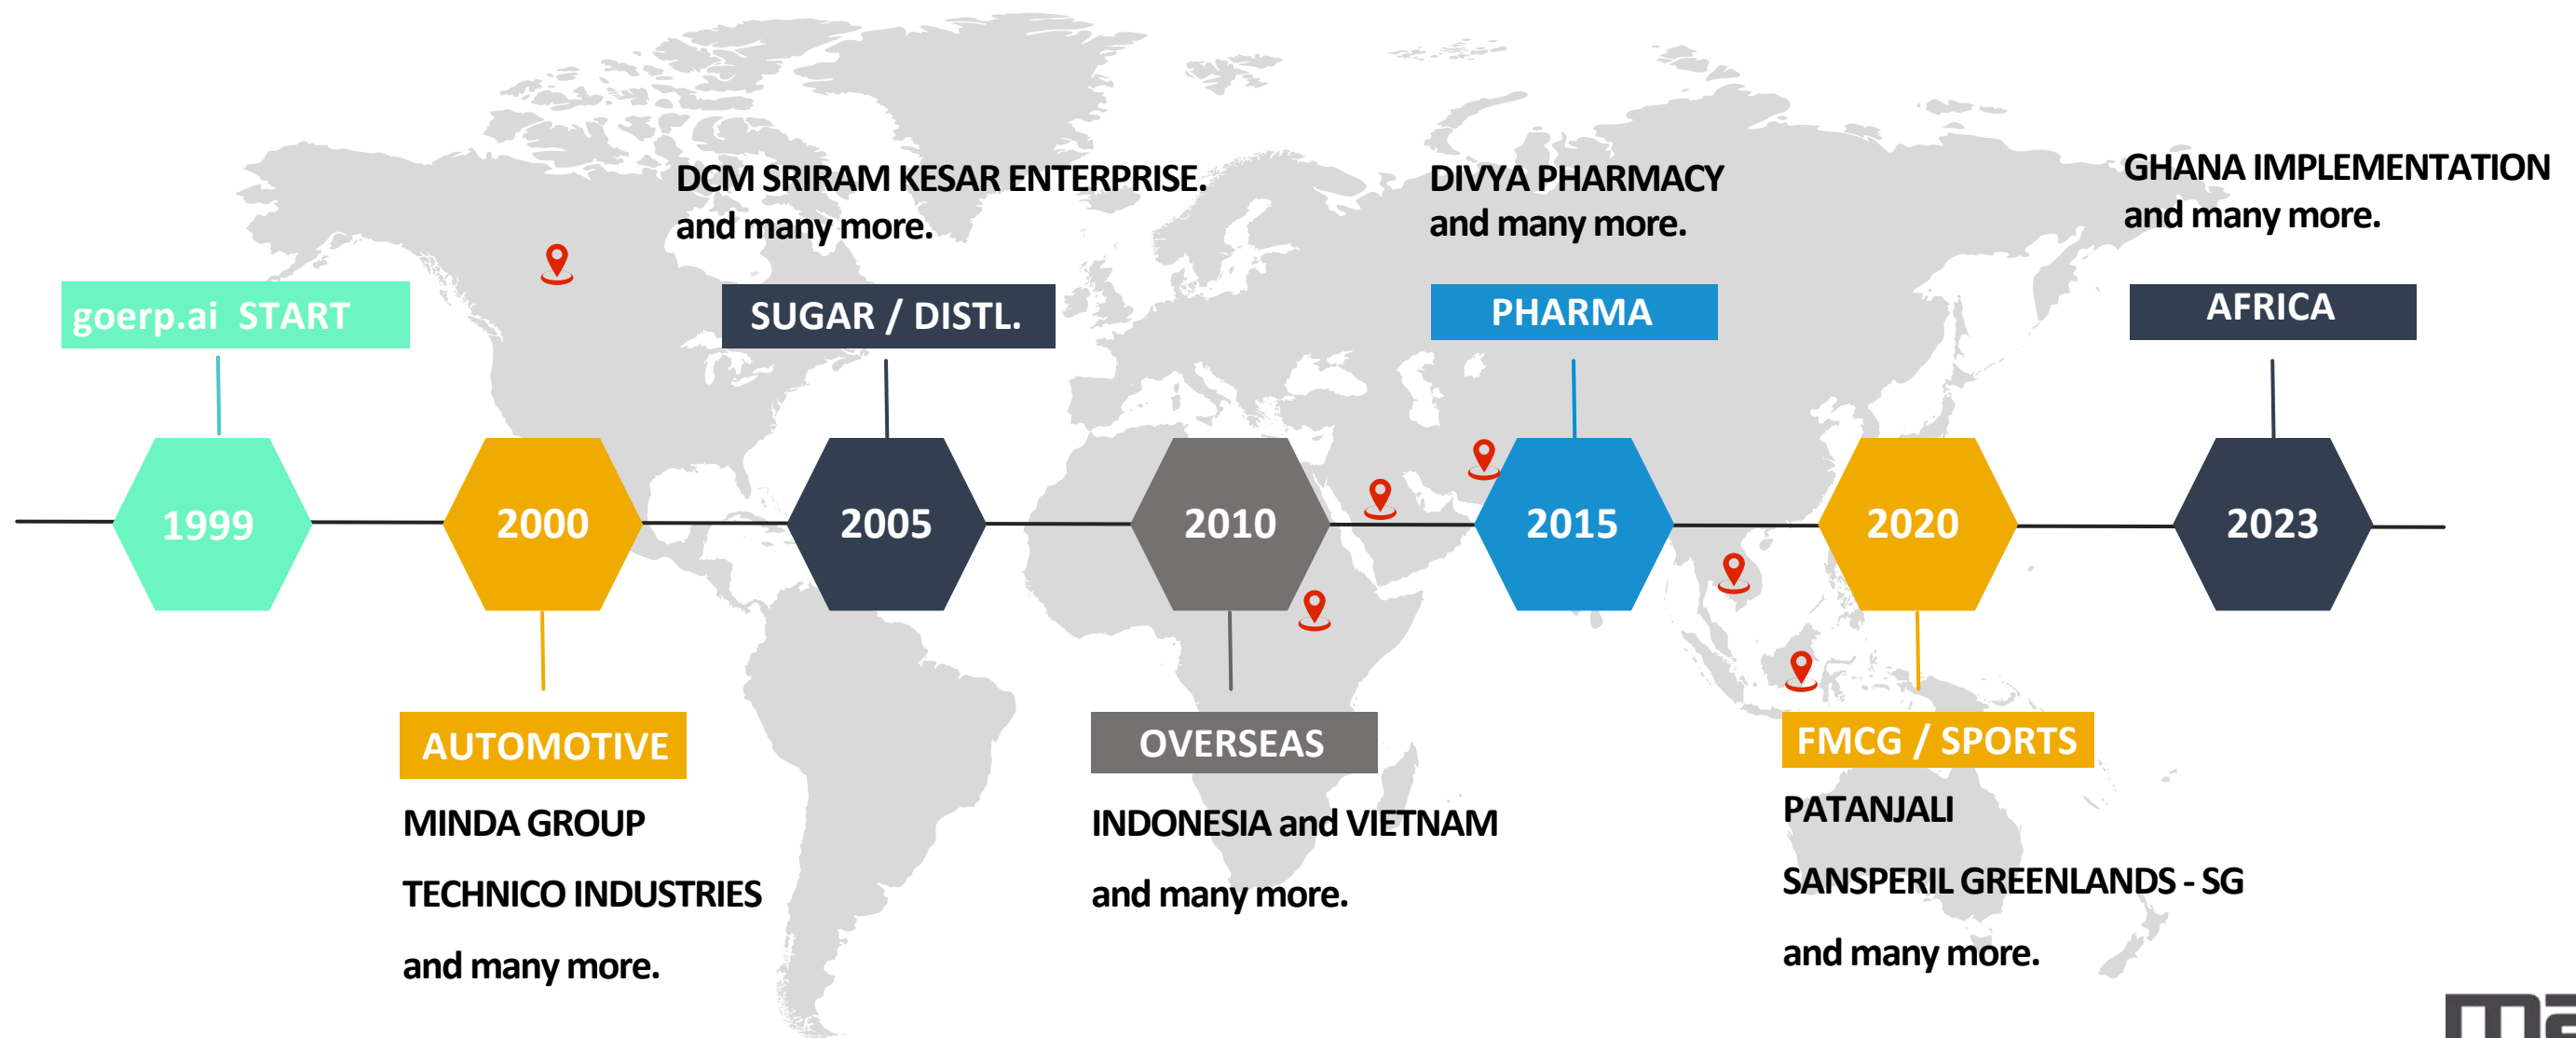

goerp.ai JOURNEY